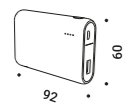

## Optional accessories / Accessori opzionali

Drivers / Alimentatori

**Driver with plug / Alimentatore con spina** Not included

Matt Black	Input 110-240V - 50/60Hz Output 5V DC - 2A - 10W - IP20	1Z0000088
------------	--	-----------

Other accessories / Altri accessori

**USB to USB-C cable / Cavo da USB a USB-C** Included

Matt Black	Length 1 m	1Z0000132
------------	------------	-----------

**Power bank** Not included

	10000mAh/36Wh Output 5V DC Battery life 10 hours	1A1990000.00.00
--	--	-----------------

The sizes are expressed in millimeters.