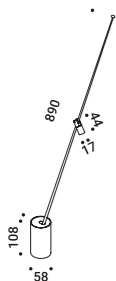

# FM

Davide Groppi / 2022

Table / Direct / Indoor

**Material** Carbon fiber - Metal

**Finish** .04 Matt Black

**Note** Table luminaire. Adjustable along the vertical axis. ON/OFF and push control. Black cable. *Apparecchio illuminante da tavolo. Orientabile lungo l'asse verticale. ON/OFF e regolazione push. Cavo nero.*

The sizes are expressed in millimeters.